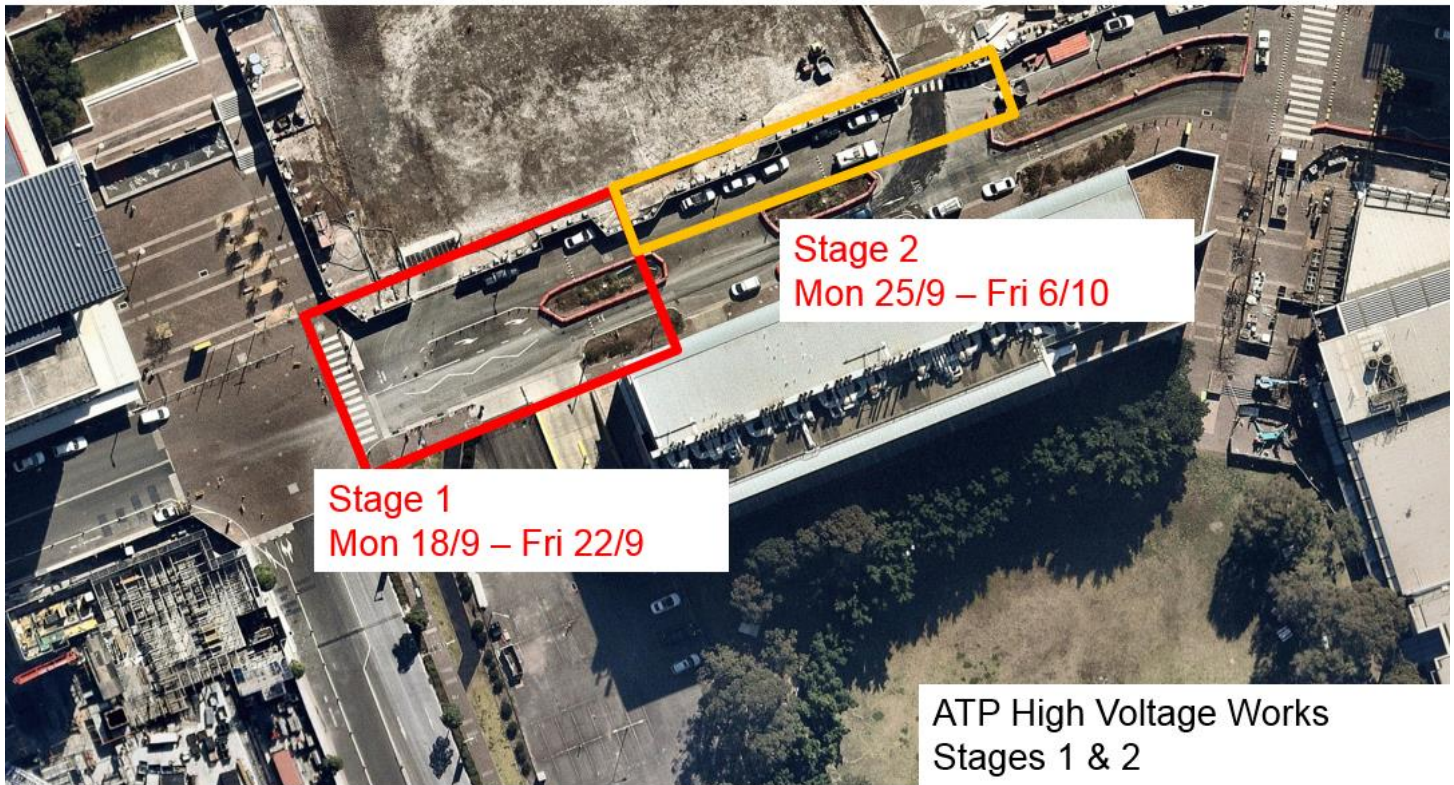

Building 3
Hoarding